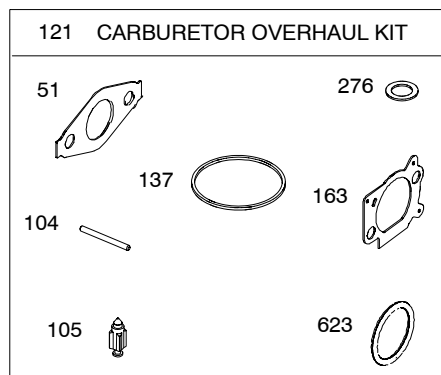

100600

1036 EMISSIONS LABEL

1058 OPERATOR'S MANUAL

100600

REF. NO.	PART NO.	DESCRIPTION	REF. NO.	PART NO.	DESCRIPTION	REF. NO.	PART NO.	DESCRIPTION
1	793508	Cylinder Assembly	25	793519	Piston Assembly (Standard)	104	698536	Pin-Float Hinge
3	299819S	Seal-Oil (Magneto Side)			----- Note -----			Used on Type No(s). 0015, 0025, 0100, 0110, 0111, 0112, 0115, 0116, 0118, 0119, 0120, 0121, 0122, 0123, 0124, 0126, 0771.
4	793509	Sump-Engine			793518 Piston Assembly (.020" Oversize)			
5	793502	Head-Cylinder	26	793435	Ring Set (Standard)			
7	793455	Gasket-Cylinder Head			----- Note -----	105	698537	Valve-Float Needle
9	793439	Gasket-Breather			793517 Ring Set (.020" Oversize)			Used on Type No(s). 0015, 0025, 0100, 0110, 0111, 0112, 0115, 0116, 0118, 0119, 0120, 0121, 0122, 0123, 0124, 0126, 0771.
11	793447	Tube-Breather	27	691588	Lock-Piston Pin			
12	793445	Gasket-Crankcase (.015" Thick) (Standard)	28	298909	Pin-Piston (Standard)			
13	793451	Screw (Cylinder Head) (M8x71.0mm Long)	29	793510	Rod-Connecting			
15	691680	Plug-Oil Drain	32	691664	Screw (Connecting Rod) (1 3/32" Long)			
16	793426	Crankshaft Used on Type No(s). 0025, 0100, 0121, 0122, 0771.	32A	695759	Screw (Connecting Rod) (1 1/2" Long)	117	793466	Jet-Main (Standard)
		----- Note -----						Used on Type No(s). 0100.
		793615 Crankshaft Used on Type No(s). 0015, 0115, 0118, 0123.	33	793505	Valve-Exhaust	117A	793694	Jet-Main (Standard)
		793429 Crankshaft Used on Type No(s). 0110, 0111, 0124, 0126.	34	793504	Valve-Intake			Used on Type No(s). 0015, 0025, 0110, 0111, 0112, 0115, 0116, 0118, 0119, 0120, 0121, 0122, 0123, 0124, 0126, 0771.
		793616 Crankshaft Used on Type No(s). 0112, 0116, 0119, 0120.	35	793506	Spring-Valve (Intake)			
20	399781S	Seal-Oil (PTO Side)	36	793506	Spring-Valve (Exhaust)	118	793467	Jet-Main (High Altitude)
22	793450	Screw (Crankcase Cover/Sump) (40.5mm)	37	793473	Guard-Flywheel Used on Type No(s). 0015, 0025, 0100, 0110, 0111, 0112, 0115, 0118, 0119, 0121, 0122, 0123, 0124, 0126, 0771.			Used on Type No(s). 0100.
23	793489	Flywheel Used on Type No(s). 0015, 0025, 0100, 0110, 0111, 0112, 0115, 0119, 0121, 0122, 0123, 0124, 0126, 0771.	37A	794106	Guard-Flywheel Used on Type No(s). 0116, 0120.	118A	793695	Jet-Main (High Altitude)
23A	793619	Flywheel Used on Type No(s). 0116, 0120.	40	793503	Retainer-Valve			Used on Type No(s). 0015, 0025, 0110, 0111, 0112, 0115, 0116, 0118, 0119, 0120, 0121, 0122, 0123, 0124, 0126, 0771.
		----- Note -----	51	692555	Gasket-Intake			
		793682 Flywheel Used on Type No(s). 0118.	58	697316	Rope-Starter (88 5/8" Long)	121	793622	Kit-Carburetor Overhaul
24	222698S	Key-Flywheel	60	281434S	Grip-Starter Rope			Used on Type No(s). 0015, 0025, 0100, 0110, 0111, 0112, 0115, 0116, 0118, 0119, 0120, 0121, 0122, 0123, 0124, 0126, 0771.
			75	691736	Washer (Flywheel)			
			78	793480	Screw (Flywheel Guard) (M8x14.1mm Long)			
			81	691740	Lock-Muffler Screw Used on Type No(s). 0015, 0025, 0100, 0110, 0111, 0112, 0115, 0116, 0118, 0119, 0120, 0121, 0122, 0123, 0124, 0126, 0771.			